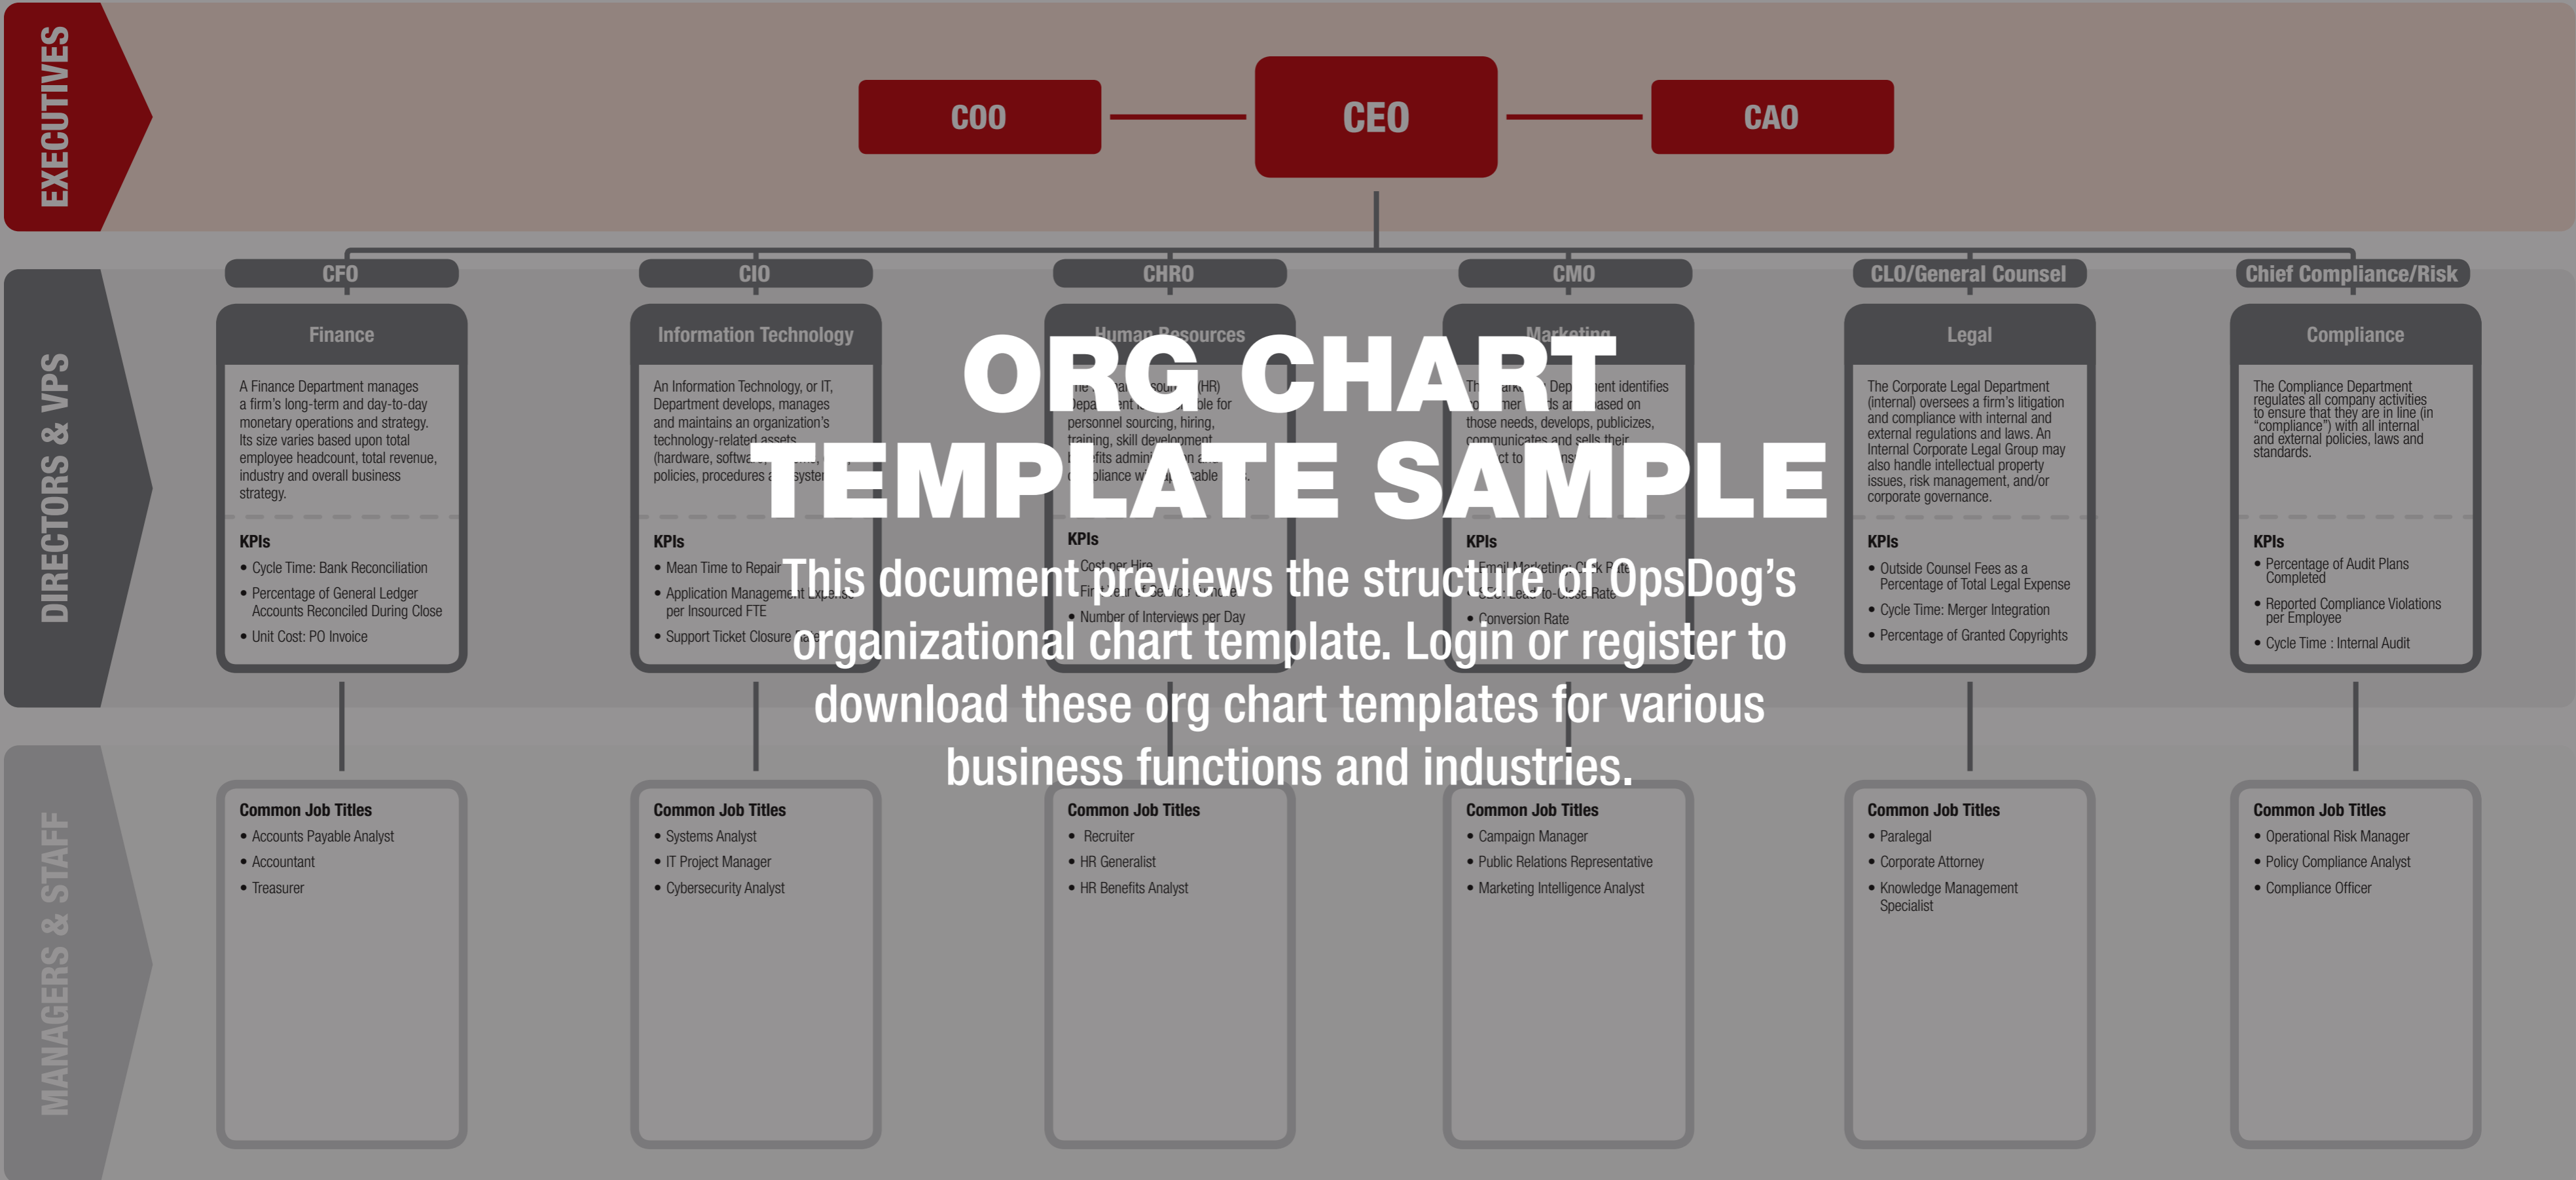

# Organization Chart: Support Group Operations

# ORG CHART TEMPLATE SAMPLE

This document previews the structure of OpsDog's organizational chart template. Login or register to download these org chart templates for various business functions and industries.