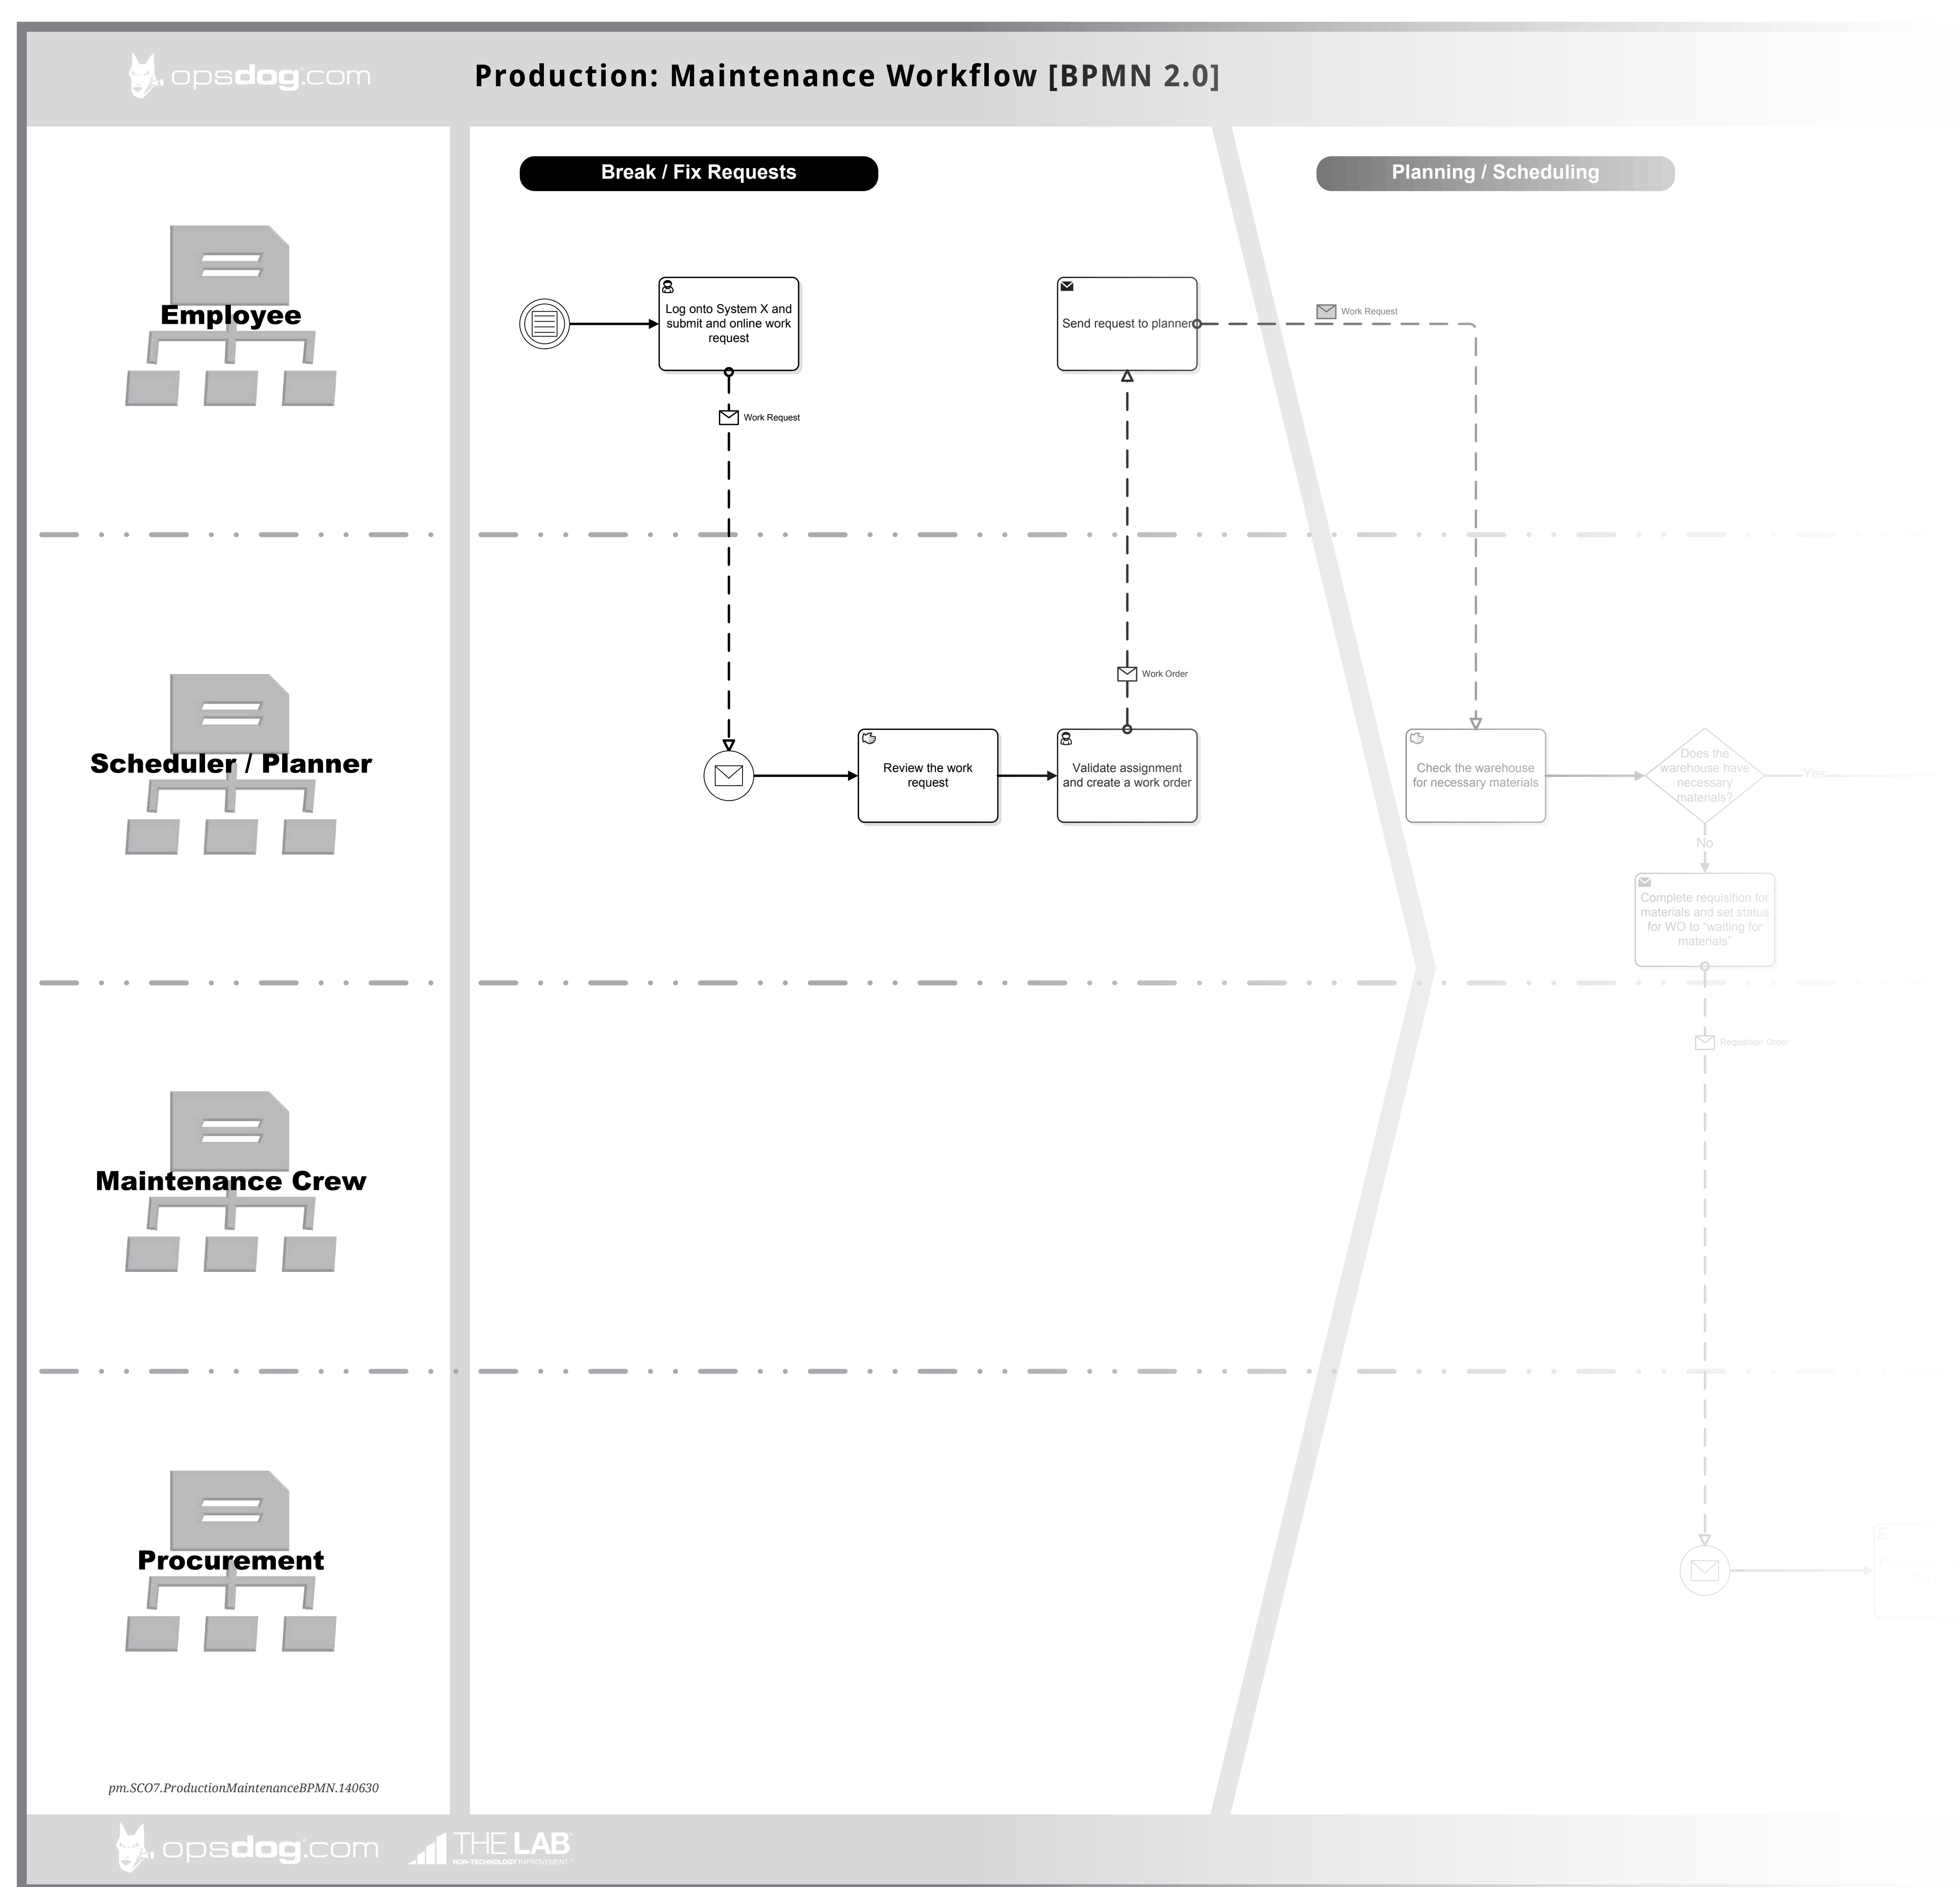

**WORKFLOW**

**PRODUCTION Maintenance**

**The OpsDog Supply Chain Hierarchy**

- Production
  - Order Management
  - Master Data Management
  - Procurement
  - Materials Management
  - Distribution
- Manufacturing Engineering
- Production Planning
- Manufacturing & Assembly
- Quality Control
- Equipment Maintenance
  - Maintenance

**Maintenance: Workflow**

- Break & Fix Requests
- Planning & Scheduling
- Perform Task
- After Task Work

**Workflow Description**

The submission, processing, scheduling and execution of maintenance-related manufacturing and production facility work orders.

**Legend**

- Start Event
- Intermediate Event
- End Event
- Gateway
- Group
- Task
- Expanded Sub-Process
- Pool
- Sequence Flow
- Message Flow

**DO-IT-YOURSELF BUSINESS PROCESS IMPROVEMENT**

Login to **OpsDog** to purchase the full workflow template (available in PDF, Visio, PPT)