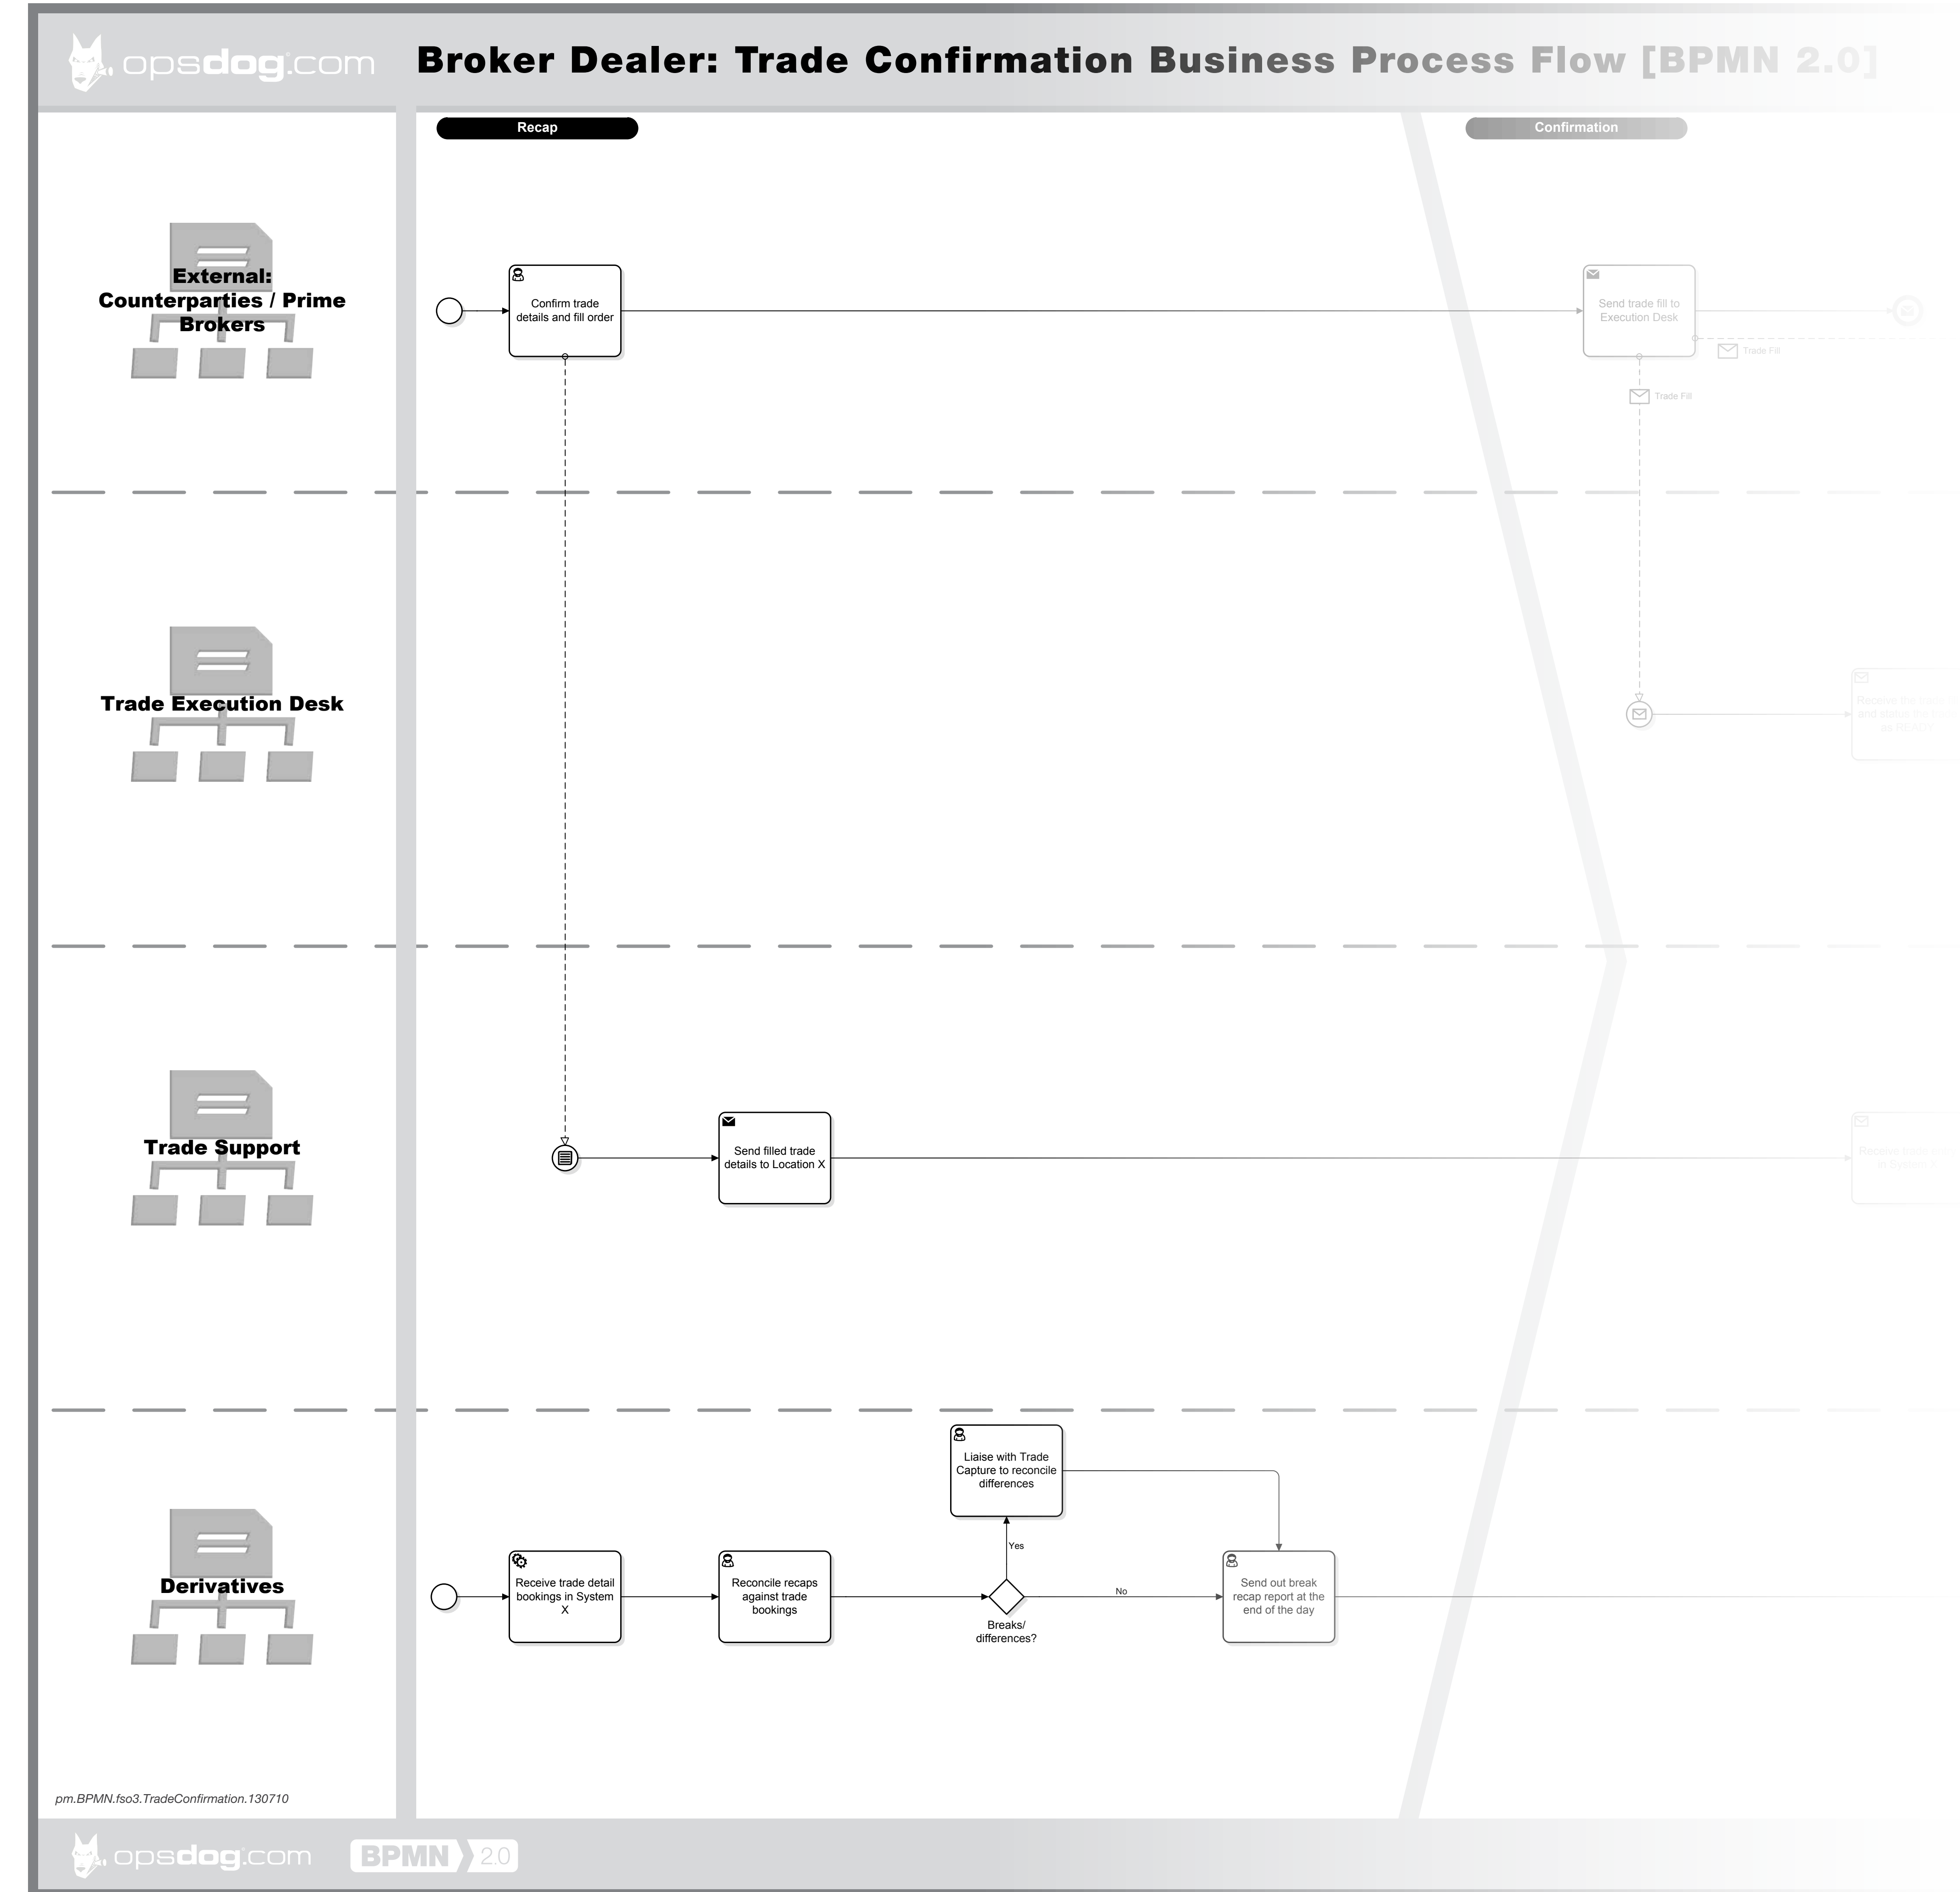

PROCESS MAP
THE LAB'S FINANCIAL SERVICES PRACTICE AREAS

BPMN 2.0

Financial Services Groups
Broker Dealer
Insurance
Banking
Investment/Asset Management
Consumer Finance

opsdog.com
THE LAB

Trade Confirmation [BPMN 2.0] Business Process

Login to **OpsDog** to purchase the full workflow template (available in PDF, Visio, PPT)

New users get \$20 off their first purchase (registration is FREE!)